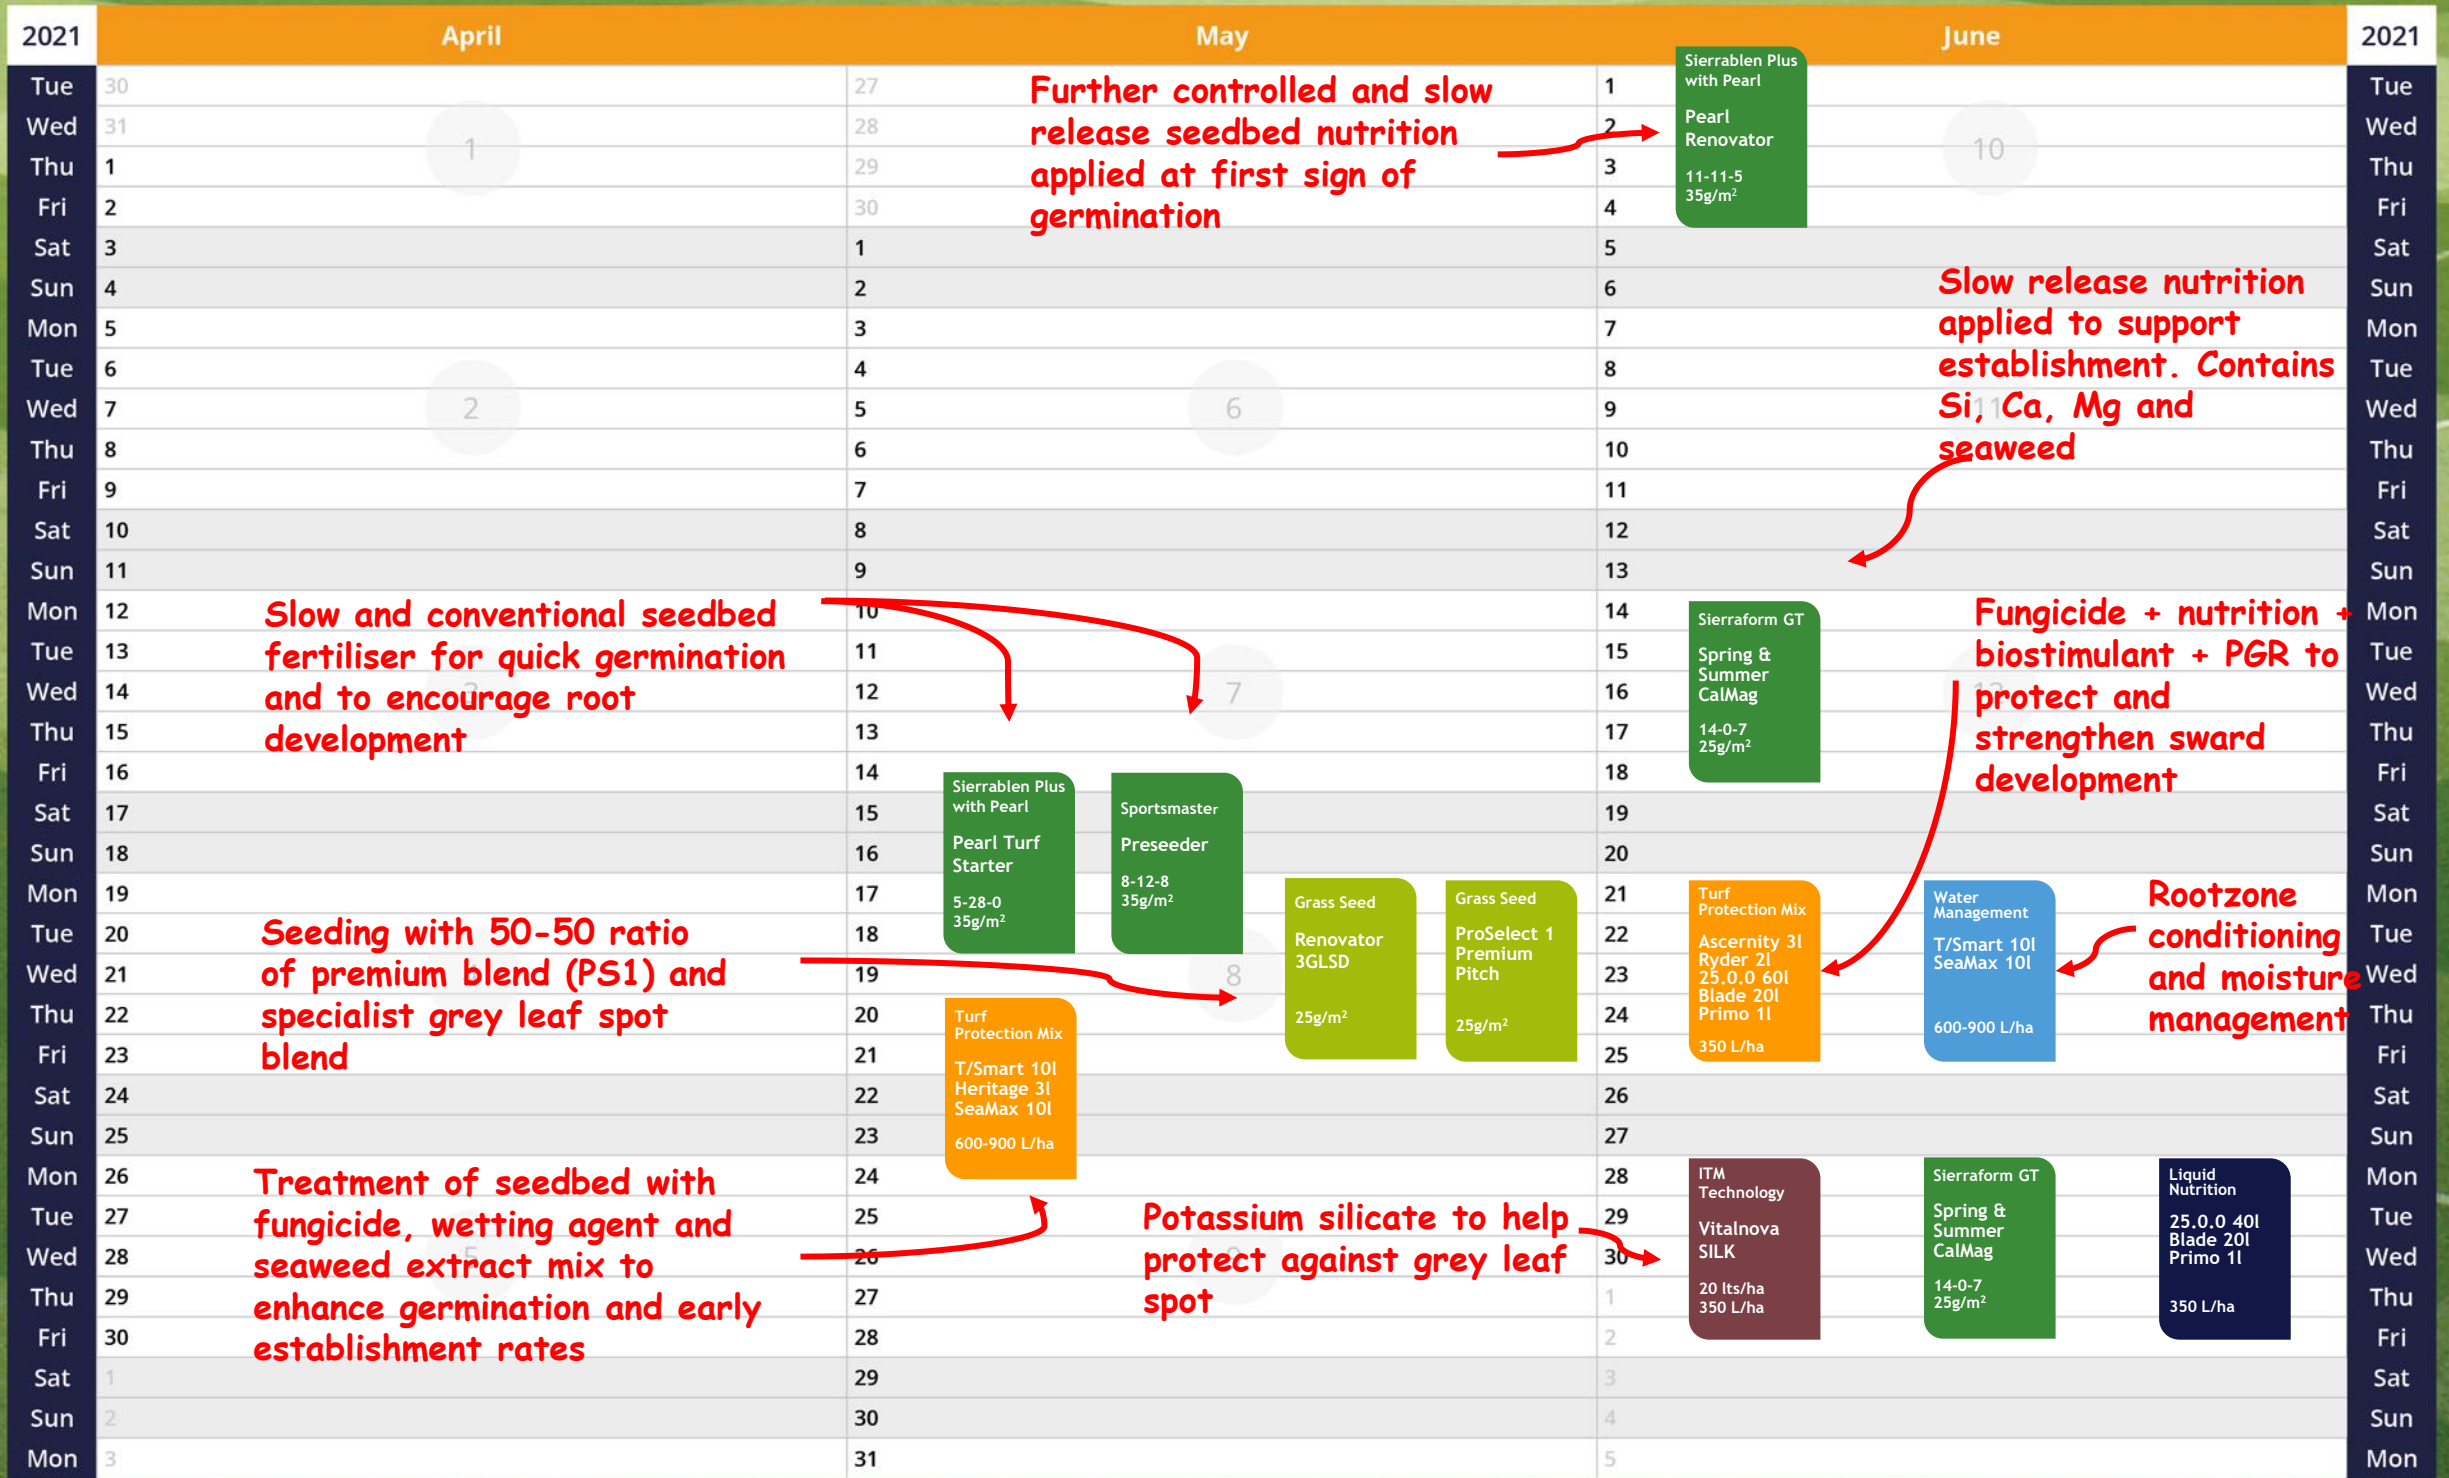

Gray Leaf Spot Stadia Programme

	N	P	K
Annual total			

Henry Bechelet, Technical Manager
 Tel: 07799 075918
 Email: henry.bechelet@icl-group.com
 BASIS 20025522 - FACTS FE/4936/T

Epsilon House,
 West Road,
 Ipswich IP3 9FJ

Regular Primo + N + Sugars PGR sprays for turf quality and soil health

Overseeding to restore balance of sward towards quality wear tolerant varieties

Potassium silicate to help protect against grey leaf spot